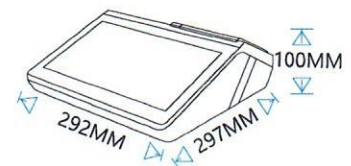

HARDWARE DESIGN

Wide Angle HD display enhances software operating experience and delivers awesomely visual image

3 inch Seiko printer support label paper roll and thermal paper roll.

4.3 inch 2nd display or VFD display are the important parts for Customer information interaction

DIMENSION

FEATURES

Intel Celeron & Core Series CPU

30 degree main display conforms to human mechanics, and being more friendly to cashier

High-end surface treatment keep fuselage clean at all time

Cooling holes at two sides improve heat dissipation efficiency